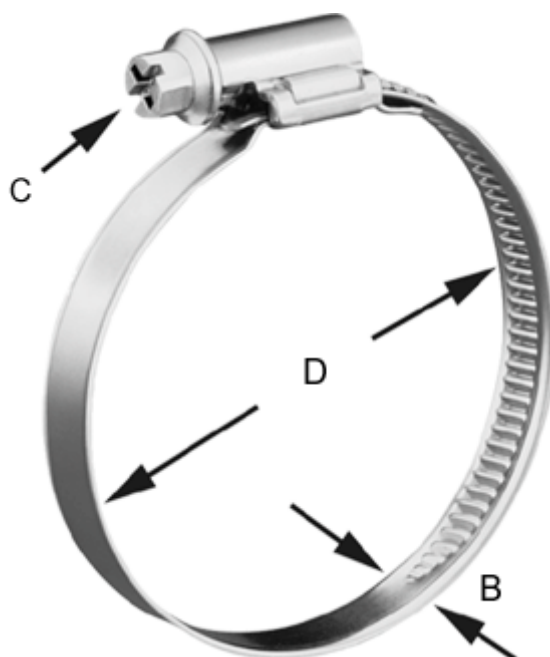

Article number: 021266703037

Description: Worm Drive Hose Clip  
TORRO 30-45/9 C7 W3

## Measures

---

C (screw type) = C7 - 7mm

Diameter D = 30-45

Width B = 9.0